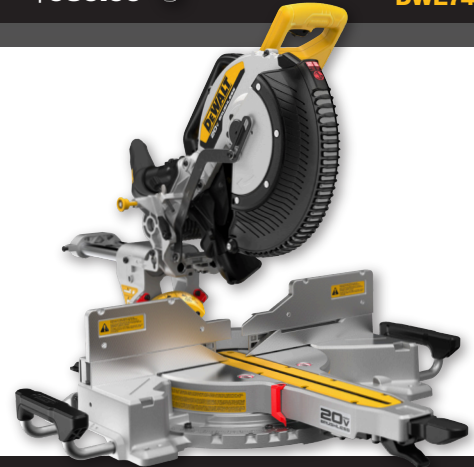

DWE7491RS

20V MAX\* XR®  
CORDLESS  
10 IN. DOUBLE BEVEL  
FIXED MITRE SAW  
(TOOL ONLY)

**\$679** Reg. \$719.99

DCS714B

20V MAX\* XR®  
CORDLESS  
12 IN. DOUBLE  
BEVEL SLIDING  
MITRE SAW  
(TOOL ONLY)

**\$999** Reg. \$1,049.99