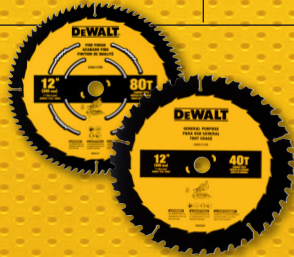

12 IN SAW BLADE
DWA11280BIN / DWA11240BIN

YOUR CHOICE
$59 EACH